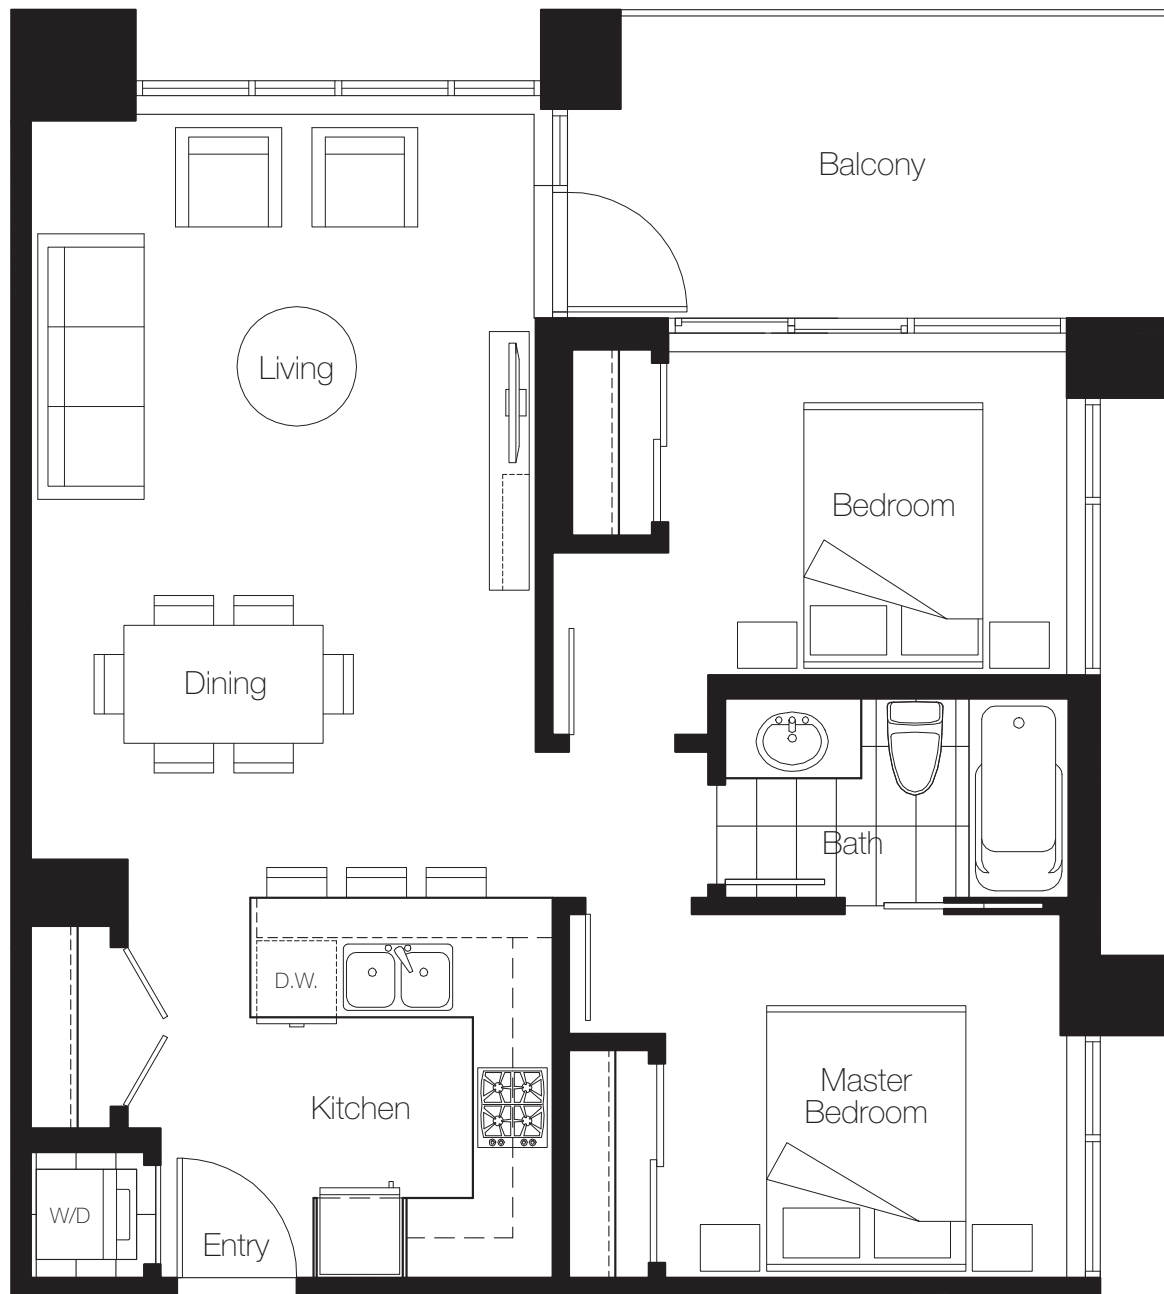

Interior: 750 sf
 Exterior: 118 sf

 Total: 868 sf

LEVELS 20 - 39