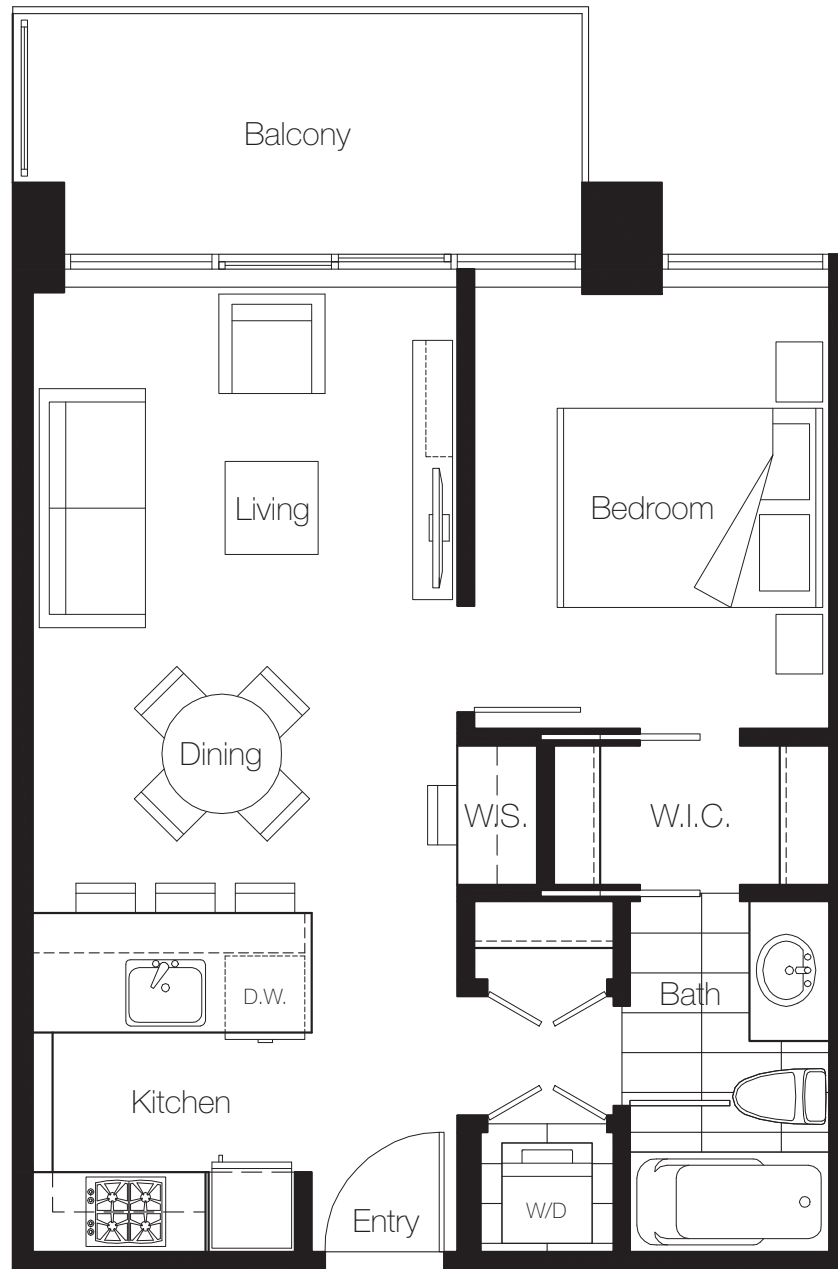

Interior: 533 sf  
Exterior: 85 sf

Total: 618 sf

LEVELS 20 - 39