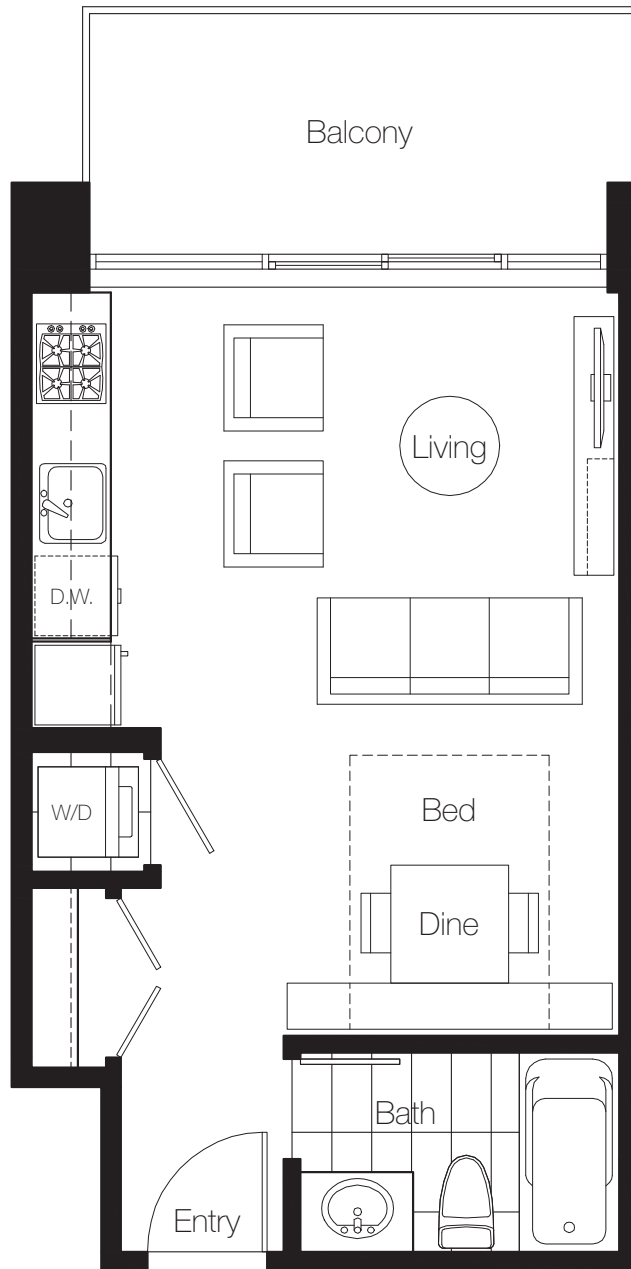

Interior: 388 sf
Exterior: 85 sf

Total: 473 sf

LEVELS 20 - 39